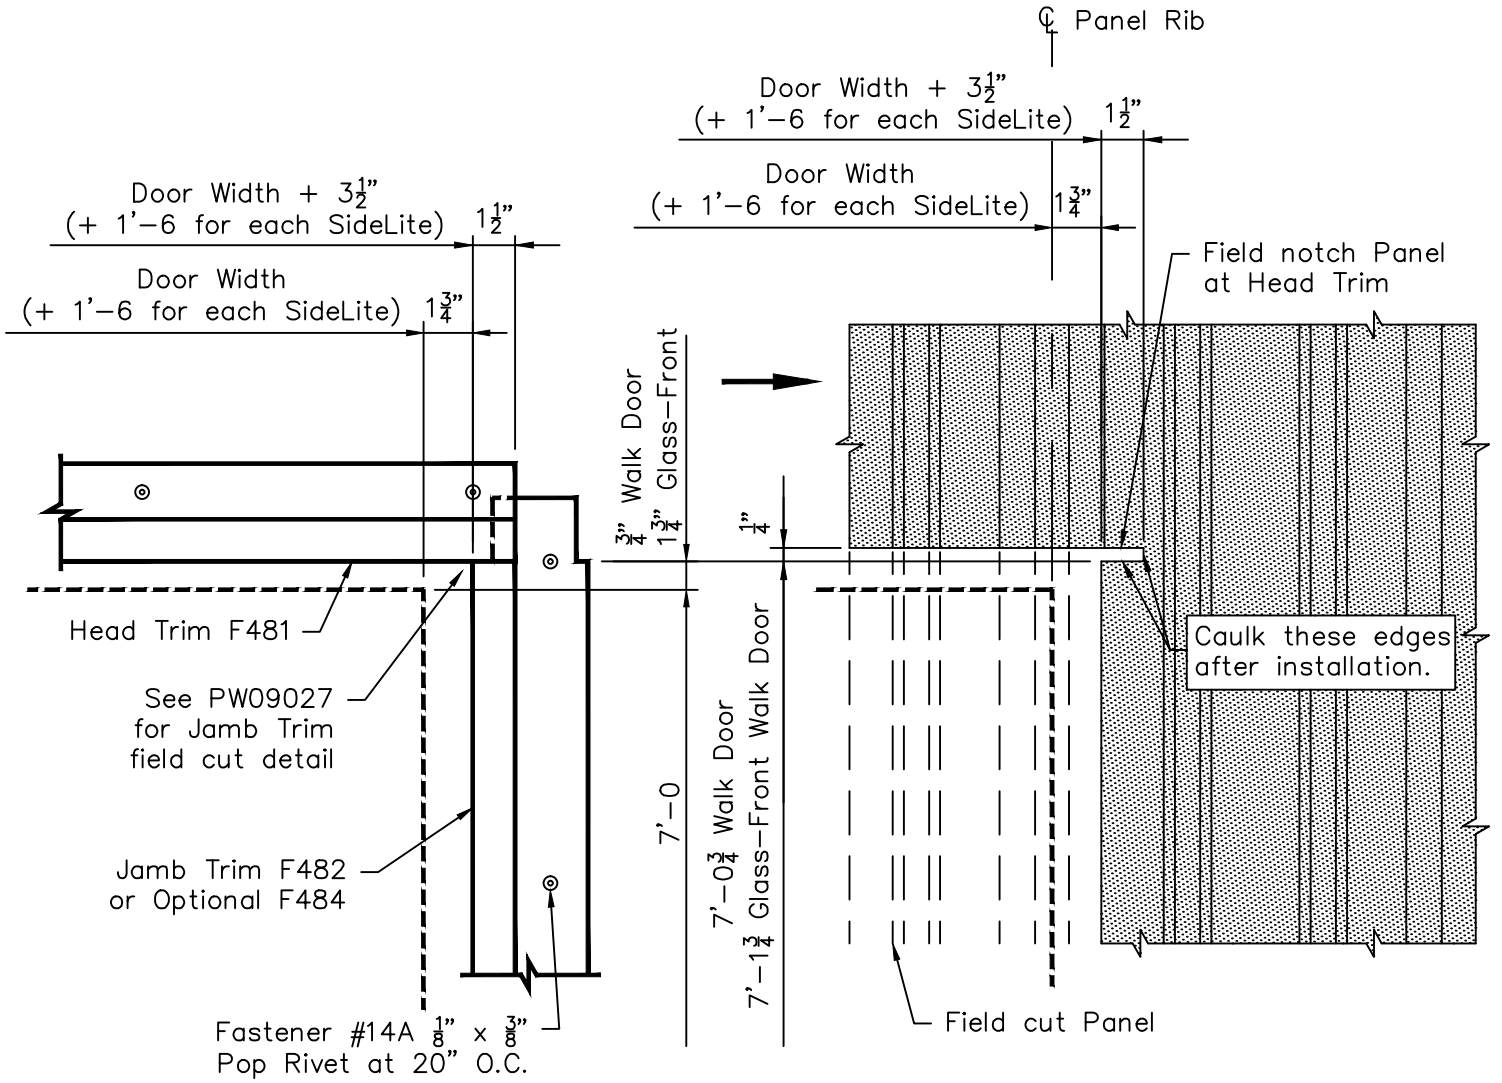

PBR Wall Panel - Walk Door & Glass- Front Walk Door

Field Notch Panel at Head Trim

Note: Trim Installation can be done by Field Notch Panel as shown on PW09022 & PW09023 OR with Field Notch and Bend Tabs at Head Trim as shown on PW09024 & PW09025.

Note: All trim is to be installed BEFORE blanket insulation is applied to walls.

Note: Panel position is shown with Panel Rib and Door on 1'-0" module. Location of Rib may vary depending on the Door Width and location. Field measure before cutting Panel and Trim.